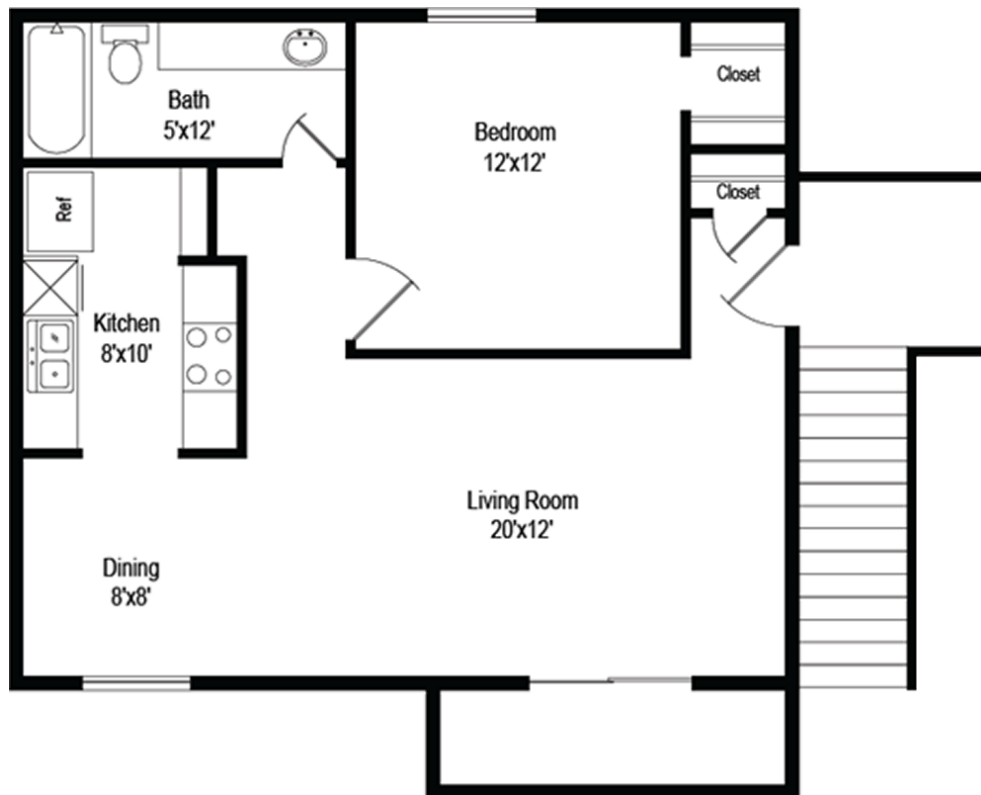

WATERSONG
Villas

ASH (A2) - ONE BEDROOM / ONE BATH
663 Sq. Ft.*

* All Square Footage is approximate only.

Watersong Villas

14645 Las Flores Drive
Dallas, TX 75254

(972) 387-0576