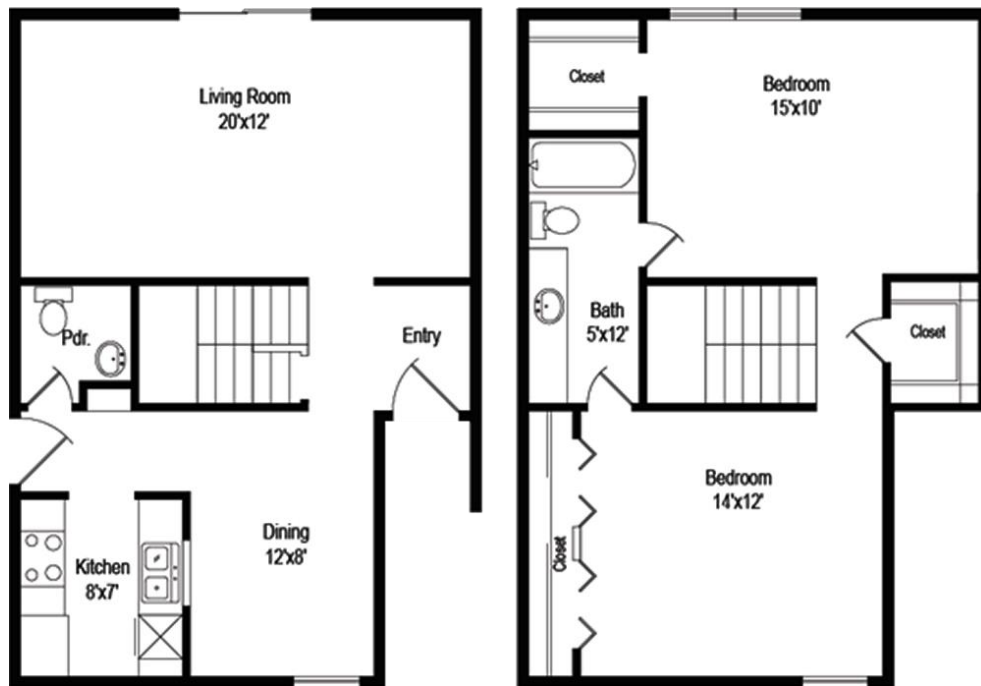

## BENTLEY (B6) - TWO BEDROOM / ONE AND ½ BATH 1,107 Sq. Ft.\*

\* All Square Footage is approximate only.