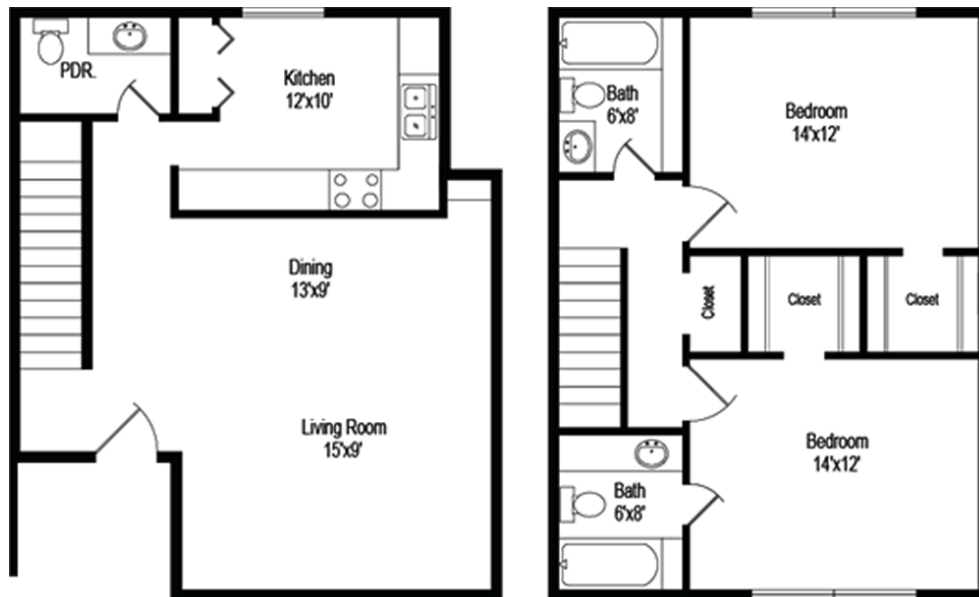

## BALLANTINE (B7) - TWO BEDROOM / TWO AND ½ BATH 1,034 Sq. Ft.\*

\* All Square Footage is approximate only.