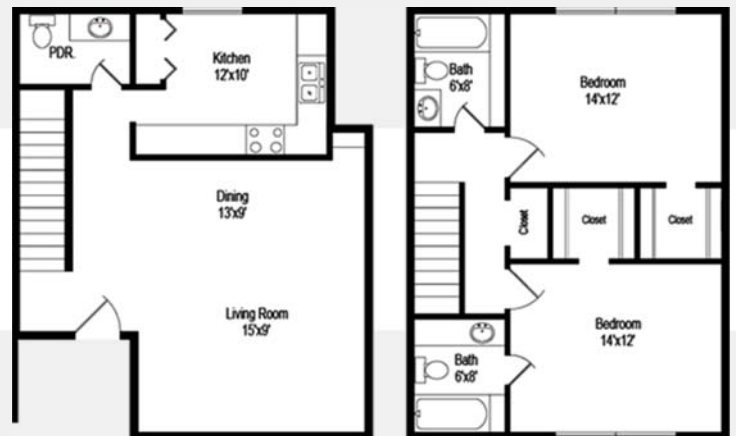

\*Square footage is approximate. Actual floor plans may vary.

**FLOOR PLAN TYPES**

**BANNON (B4)** 2 Bed / 1.5 Bath 1,074 Sq. Ft.\*

**BARLOW (B5)**

2 Bed / 2 Bath 1,030 Sq. Ft.\*

**BENTLEY (B6)** 2 Bed / 1.5 Bath 1,107 Sq. Ft.\*

**CARINA (C1)**

3 Bed / 2 Bath 1,234 Sq. Ft.\*

**BALLANTINE (B7)** 2 Bed / 2.5 Bath 1,074 Sq. Ft.\*

14645 Las Flores Drive, Dallas, TX 75254

\*Square footage is approximate. Actual floor plans may vary.