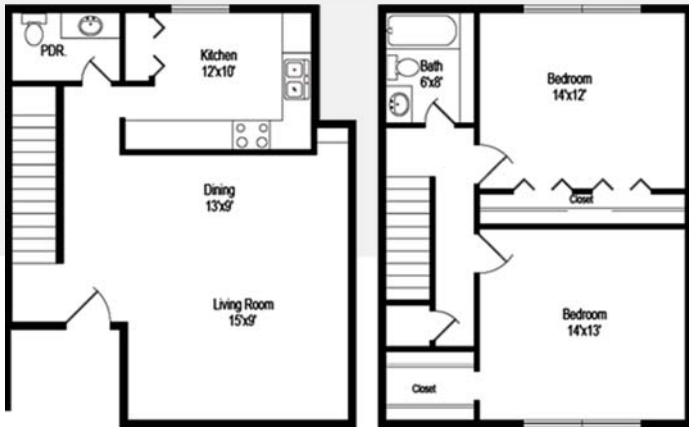

**ASPEN (A3)** 1 Bed / 1 Bath 730 Sq. Ft.\*

**BALTIMORE (B1)** 2 Bed / 1 Bath 882 Sq. Ft.\*

**BELLA (B2)** 2 Bed / 1.5 Bath 922 Sq. Ft.\*

**BRANSON (B3)** 2 Bed / 1.5 Bath 1,034 Sq. Ft.\*

14645 Las Flores Drive, Dallas, TX 75254

\*Square footage is approximate. Actual floor plans may vary.

**FLOOR PLAN TYPES**

**BANNON (B4)** 2 Bed / 1.5 Bath 1,074 Sq. Ft.\*

**BARLOW (B5)**

2 Bed / 2 Bath 1,030 Sq. Ft.\*

**BENTLEY (B6)** 2 Bed / 1.5 Bath 1,107 Sq. Ft.\*