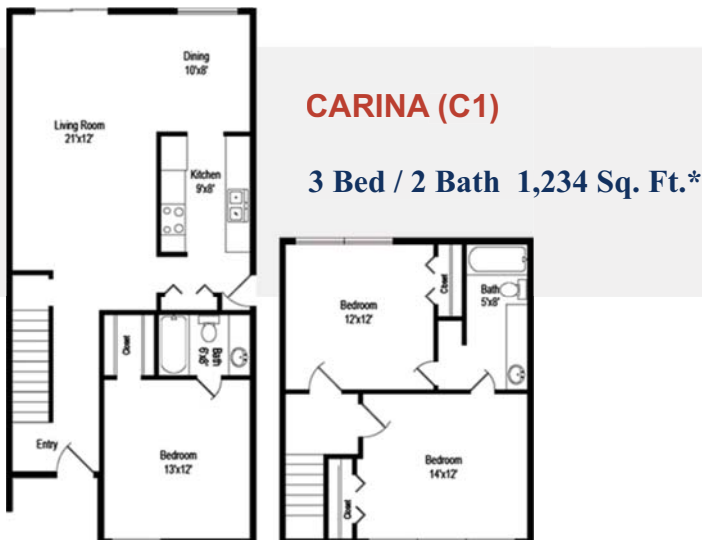

\*Square footage is approximate. Actual floor plans may vary.

**FLOOR PLAN TYPES**

**BANNON (B4)** 2 Bed / 1.5 Bath 1,074 Sq. Ft.\*

**BARLOW (B5)**

2 Bed / 2 Bath 1,030 Sq. Ft.\*

**BENTLEY (B6)** 2 Bed / 1.5 Bath 1,107 Sq. Ft.\*

**CARINA (C1)**

3 Bed / 2 Bath 1,234 Sq. Ft.\*

**BALLANTINE (B7)** 2 Bed / 2.5 Bath 1,074 Sq. Ft.\*

14645 Las Flores Drive, Dallas, TX 75254

\*Square footage is approximate. Actual floor plans may vary.